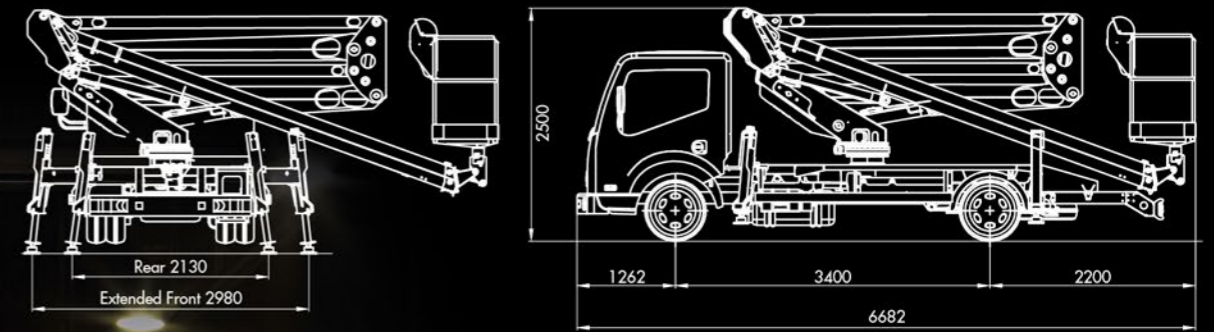

PNT 205NH

Truck-mounted aerial lift work platform
Piattaforma per lavoro aereo autocarrata

Overall dimensions (millimeters)

Working diagram (meters)

Specifications