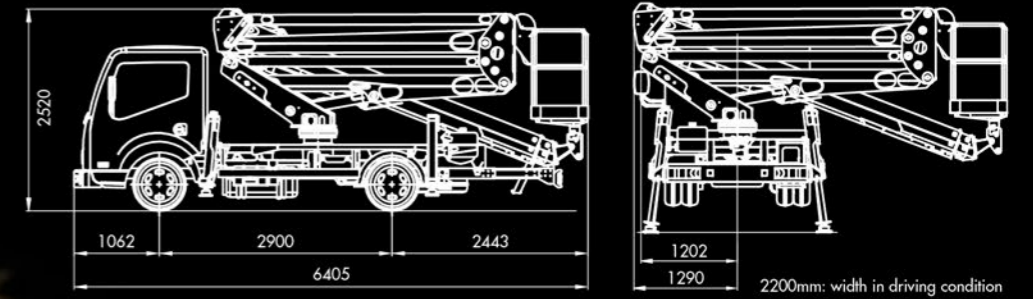

# PNT 230

Truck-mounted aerial lift work platform  
Piattaforma per lavoro aereo autocarrata

## Overall dimensions (millimeters)

## Specifications

230 kg

11,30 m

22,50 m

20,50 m

1400 x 710 x 1100 mm

+ / - 90°

HE + H

Electro - hydraulic

Aluminium

550°