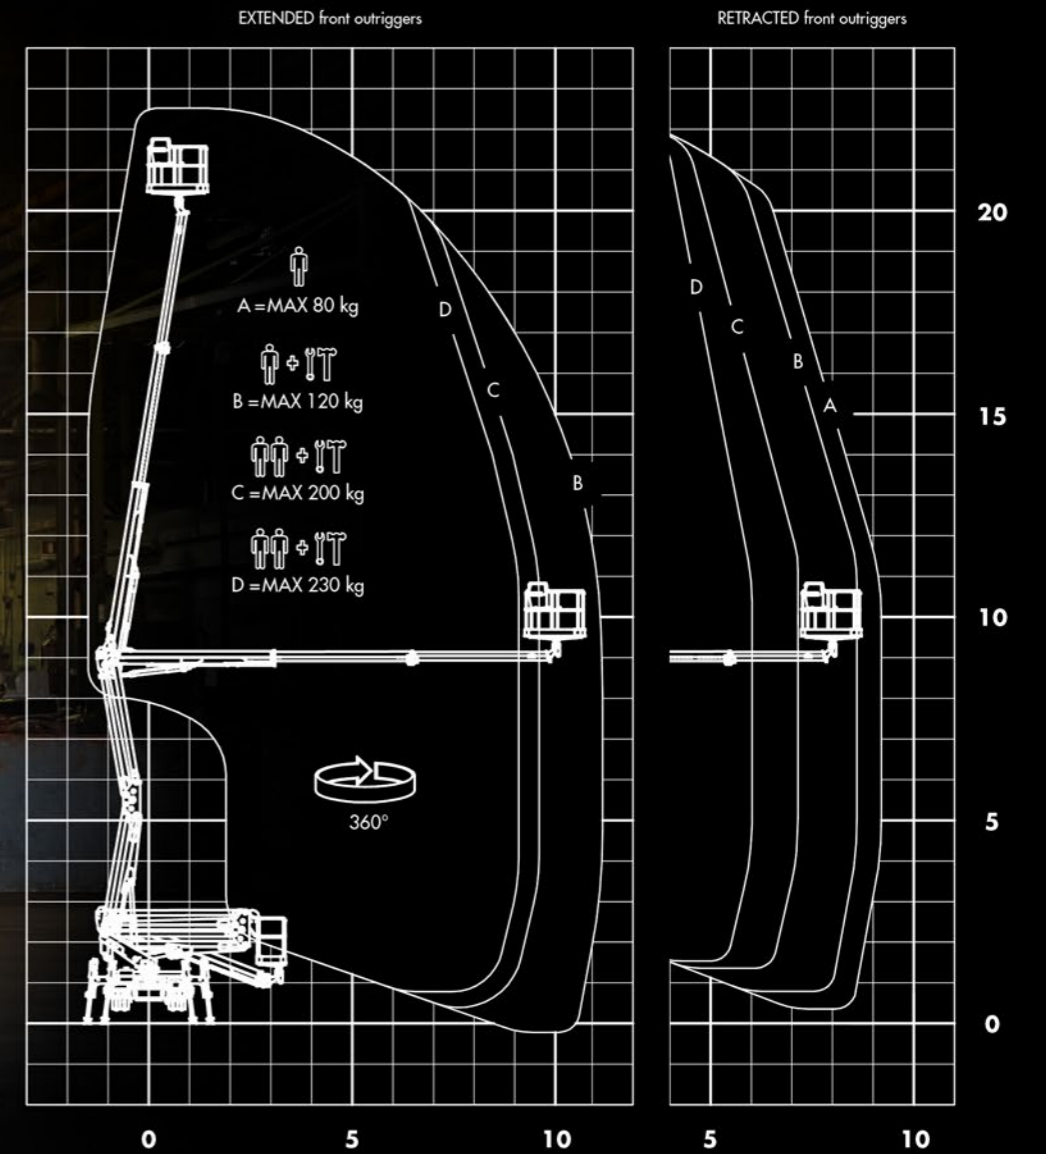

## Overall dimensions (millimeters)

## Working diagram (meters)

## Specifications

230 kg

11,30 m

22,50 m

20,50 m

1400 x 710 x 1100 mm

+ / - 90°

HE + H

Electro - hydraulic

Aluminium

550°