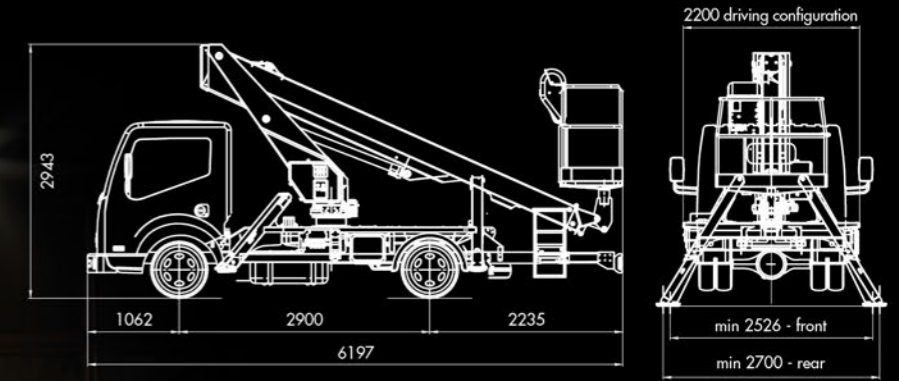

# PT 140

Truck-mounted aerial lift work platform  
Piattaforma per lavoro aereo autocarrata

## Overall dimensions (millimeters)

## Working diagram (meters)