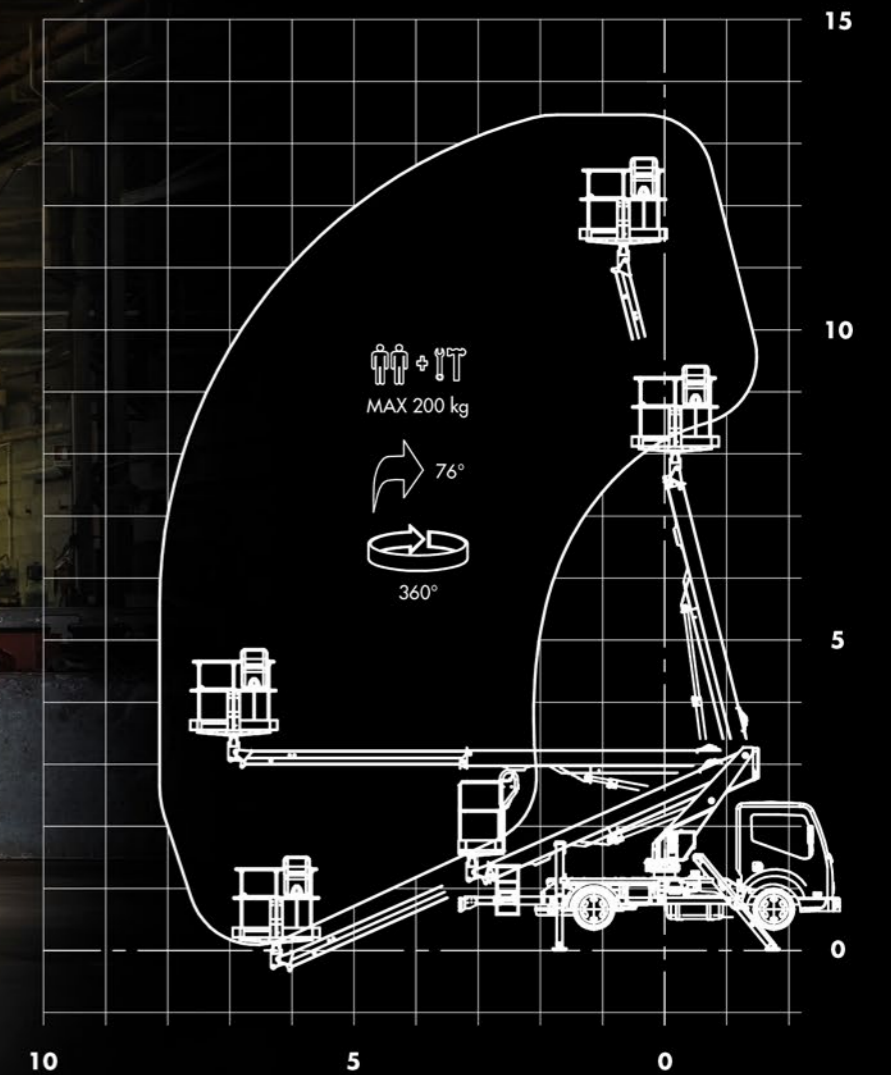

# PT 140

Truck-mounted aerial lift work platform  
Piattaforma per lavoro aereo autocarrata

## Overall dimensions (millimeters)

## Working diagram (meters)