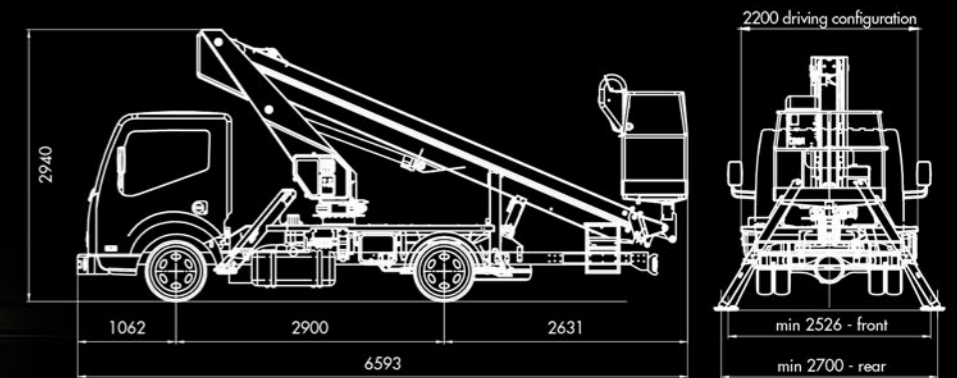

# PT 180

Truck-mounted aerial lift work platform  
Piattaforma per lavoro aereo autocarrata

## Overall dimensions (millimeters)

## Working diagram (meters)

## Specifications

250 kg

12 m\*

18 m

16 m

1400 x 710 x 1100 mm

+ / - 90°

H + H / A + A \*