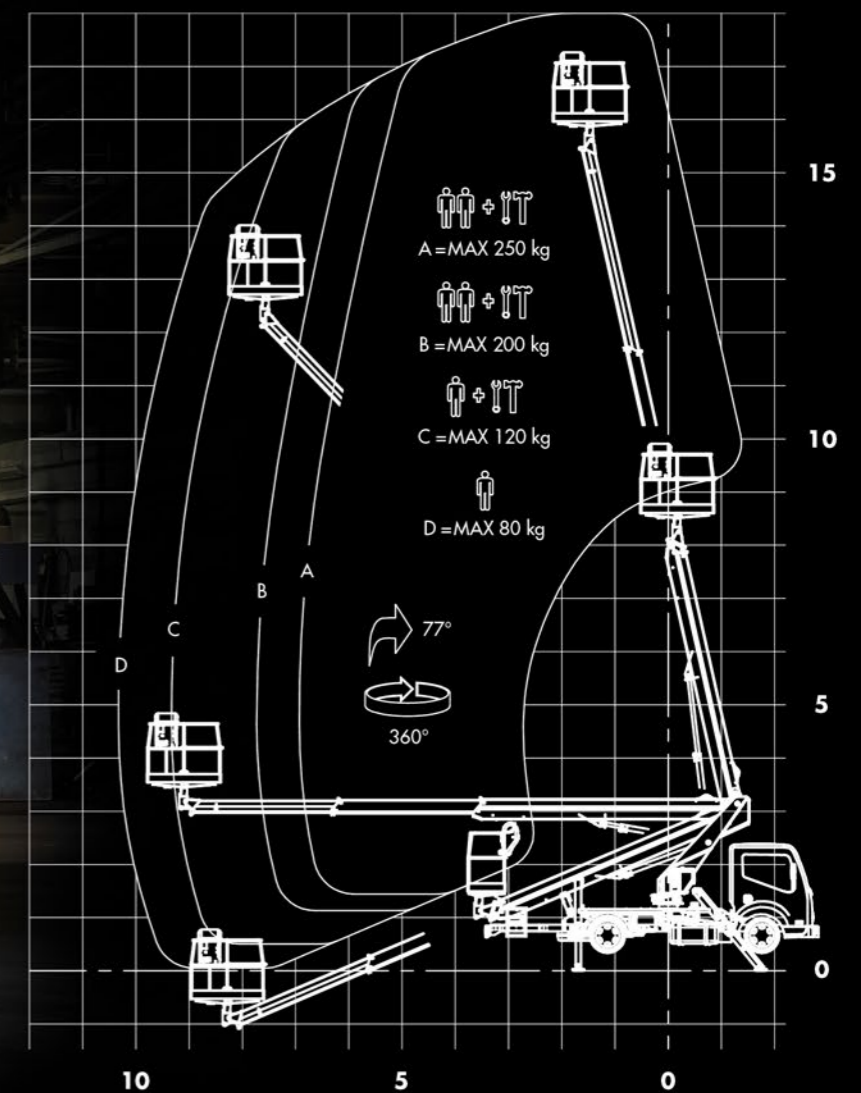

# PT 180

Truck-mounted aerial lift work platform  
Piattaforma per lavoro aereo autocarrata

## Overall dimensions (millimeters)

## Working diagram (meters)

## Specifications

250 kg

12 m\*

18 m

16 m

1400 x 710 x 1100 mm

+ / - 90°

H + H / A + A \*