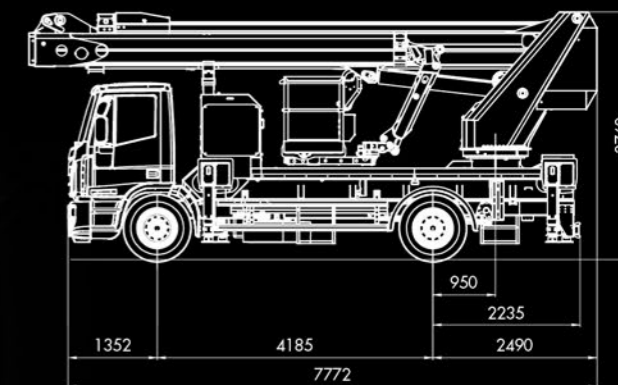

# PTJJ 36.29

Truck-mounted aerial lift work platform  
Piattaforma per lavoro aereo autocarrata

Overall dimensions (millimeters)

Working diagram (meters)

## Specifications

400 kg

29 m

35,70 m

33,70 m

2200/3200 x 900 x 1100 mm

+ / - 90°

HE + HE